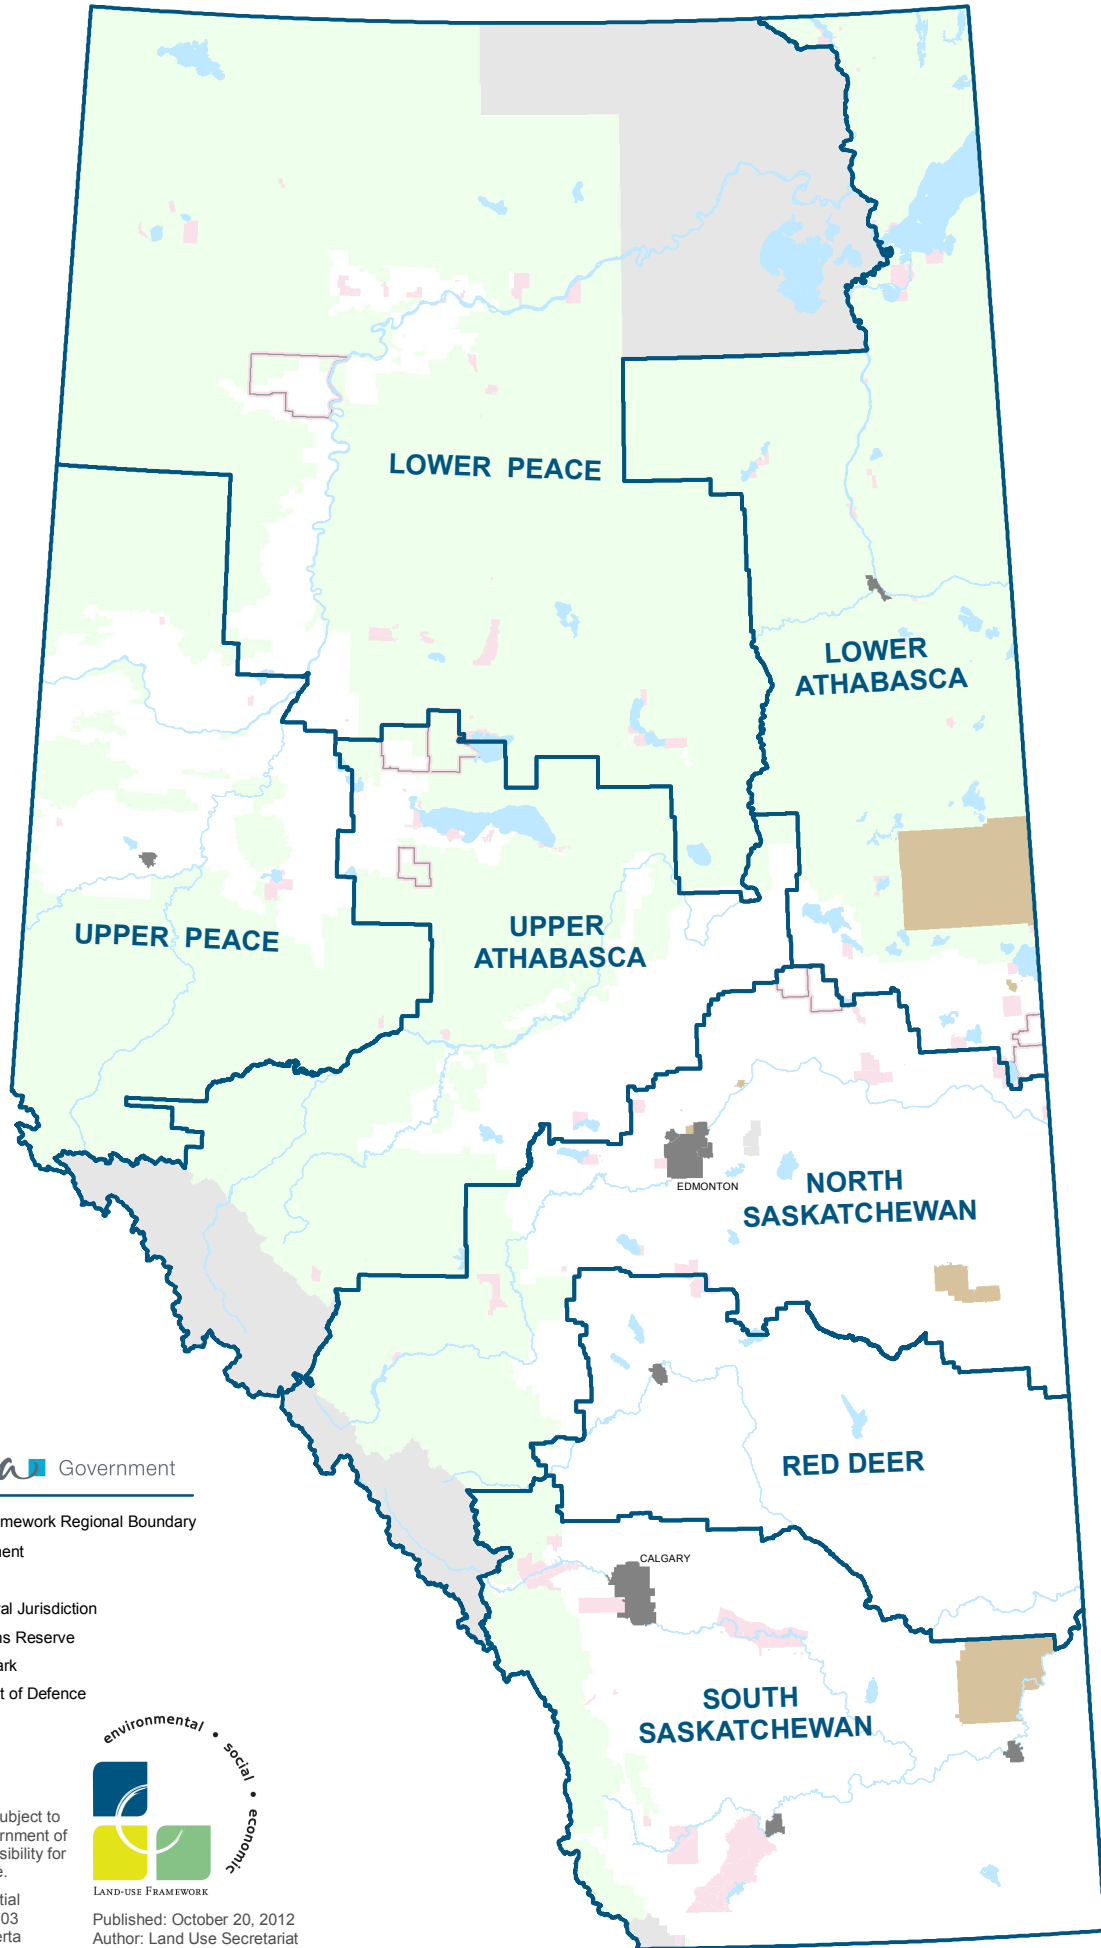

Alberta Land-use Framework Regions

Alberta Government

-  Land-use Framework Regional Boundary
-  Métis Settlement
-  Green Area
- Lands Under Federal Jurisdiction
 -  First Nations Reserve
 -  National Park
 -  Department of Defence

Information as depicted is subject to change, therefore the Government of Alberta assumes no responsibility for discrepancies at time of use.

Base Data provided by Spatial Data Warehouse Ltd. 12-003 © 2012 Government of Alberta