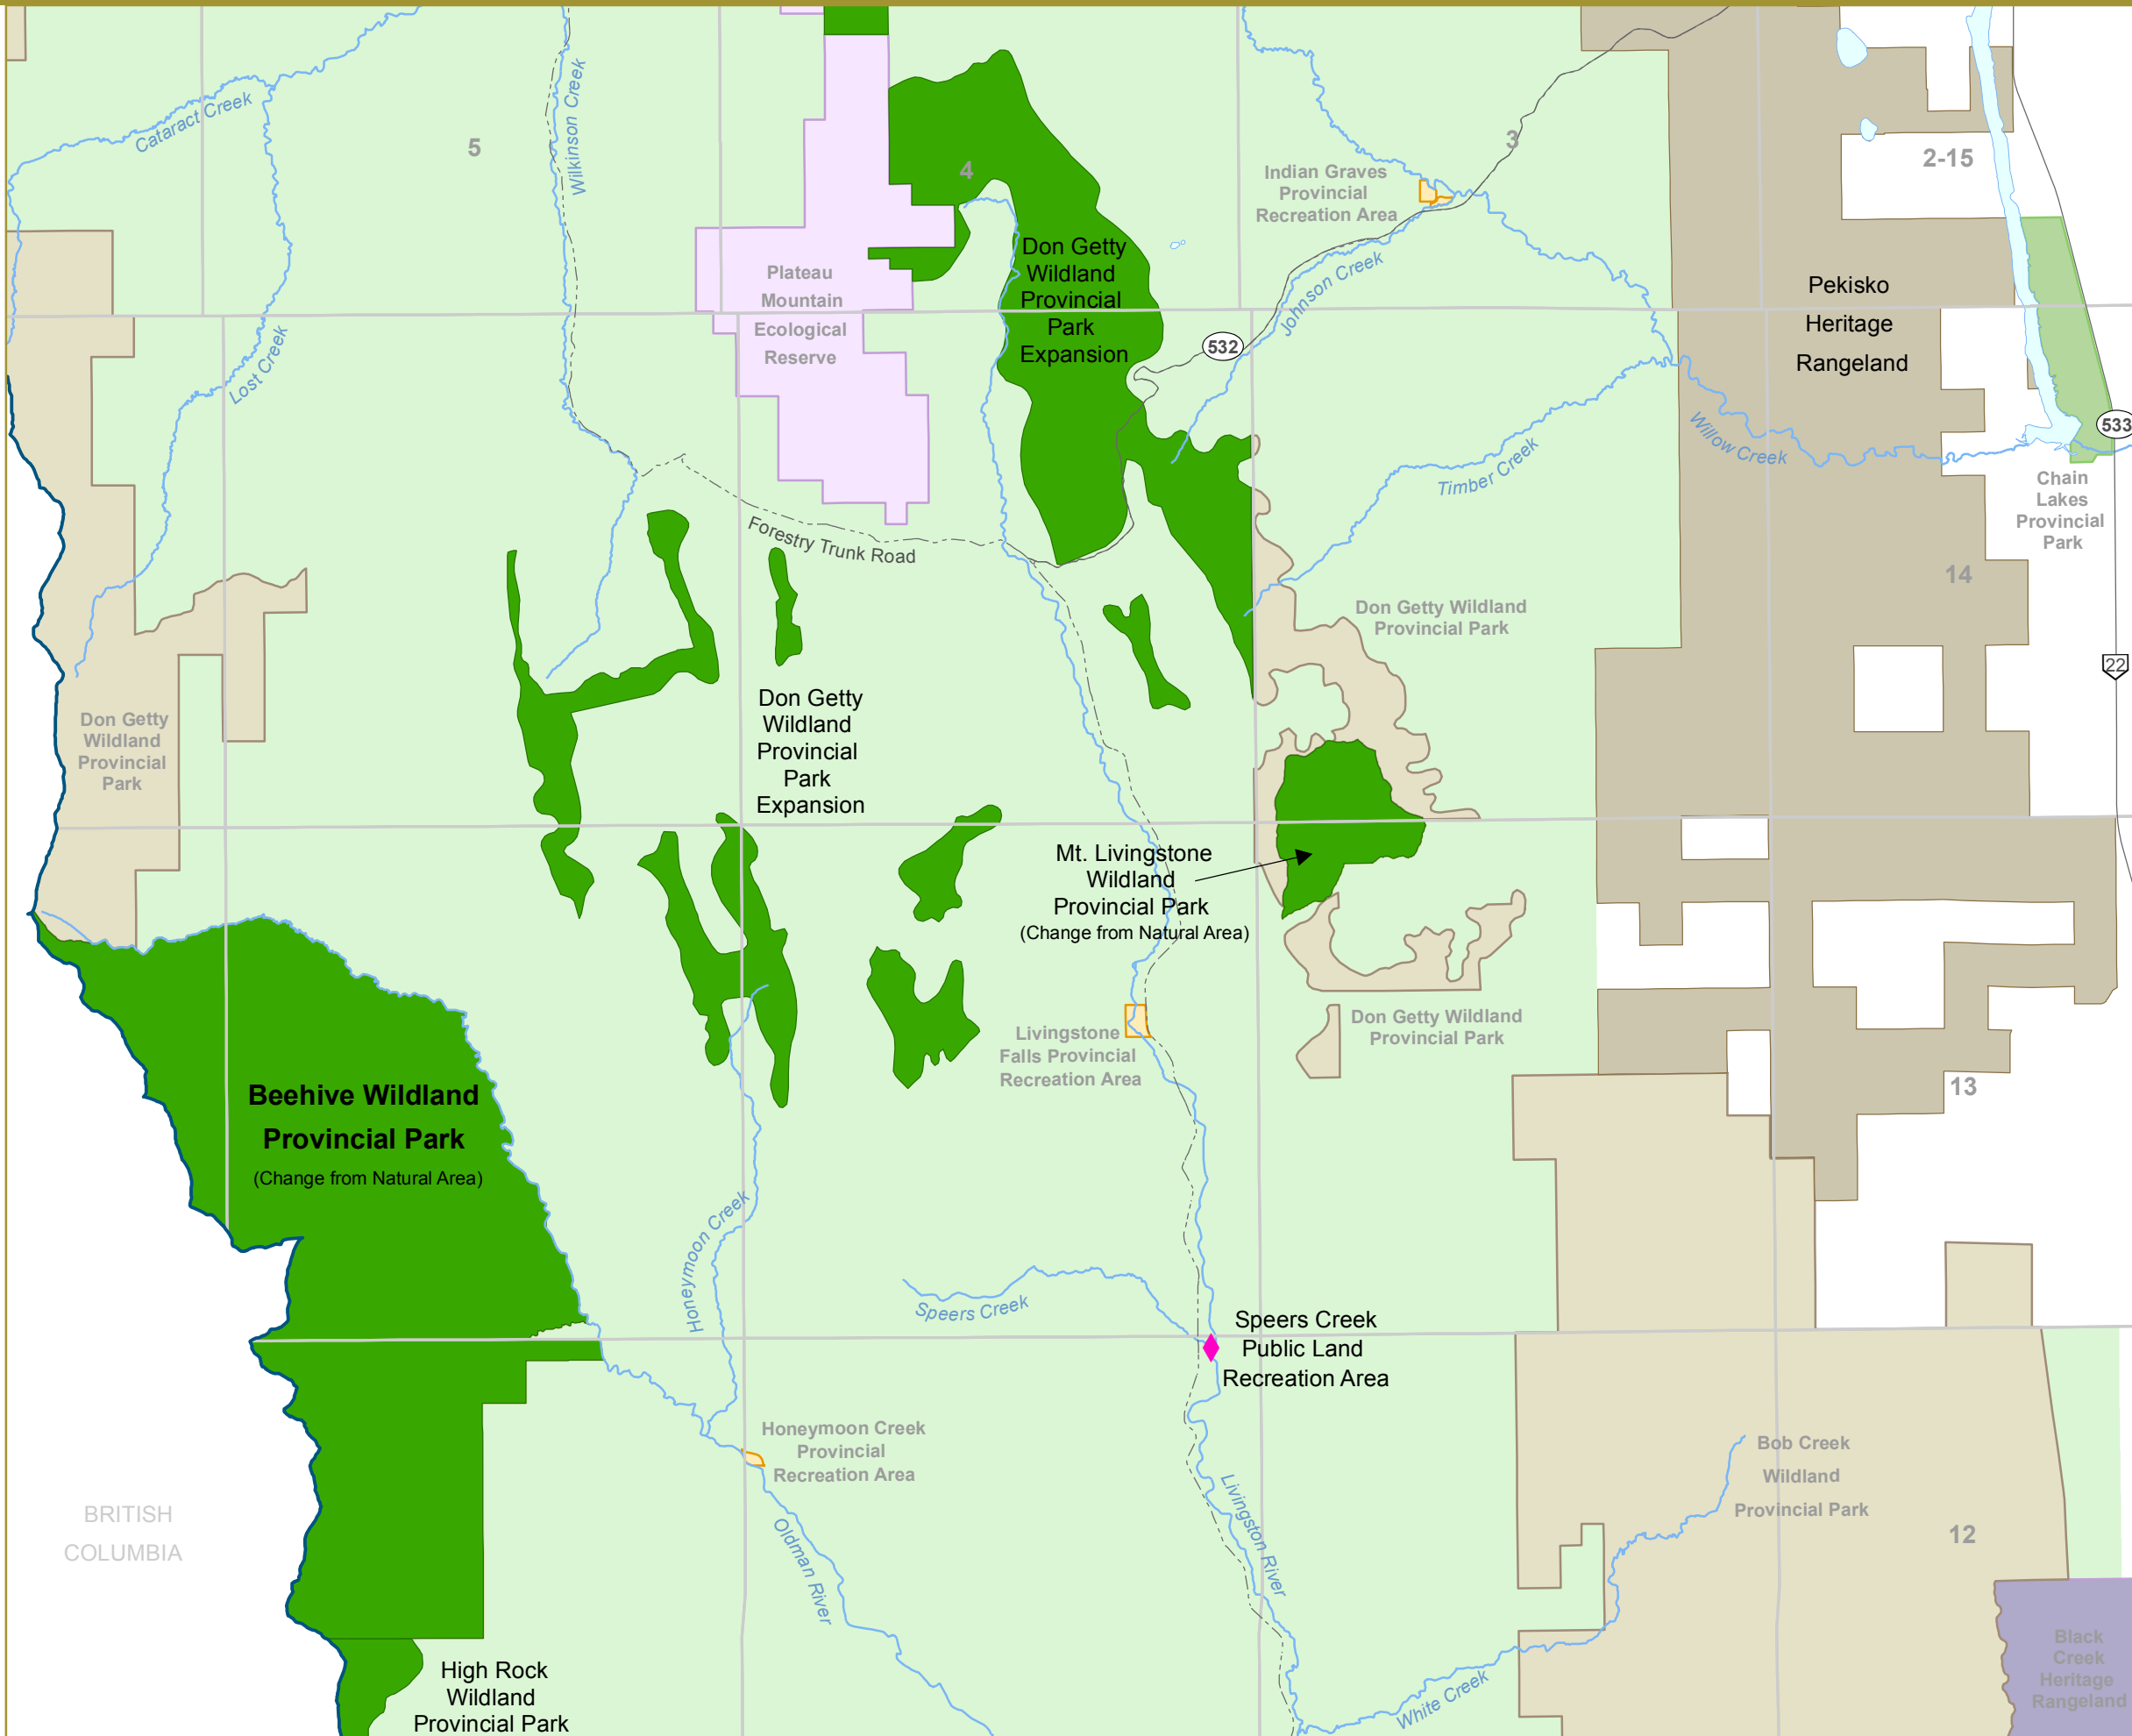

# Draft South Saskatchewan Regional Plan: Beehive Wildland Provincial Park (Change from Natural Area)

## New Conservation Areas and Recreation and Park Areas

- Wildland Provincial Park
- Heritage Rangeland
- Public Land Recreation Area

## Existing Conservation Areas and Recreation and Park Areas

- Wildland Provincial Park
- Ecological Reserve
- Heritage Rangeland
- Provincial Park
- Provincial Recreation Area

- Green Area
- White Area
- Hydrography
- South Saskatchewan Region
- Alberta Township System
- Provincial Highway
- Gravel Road