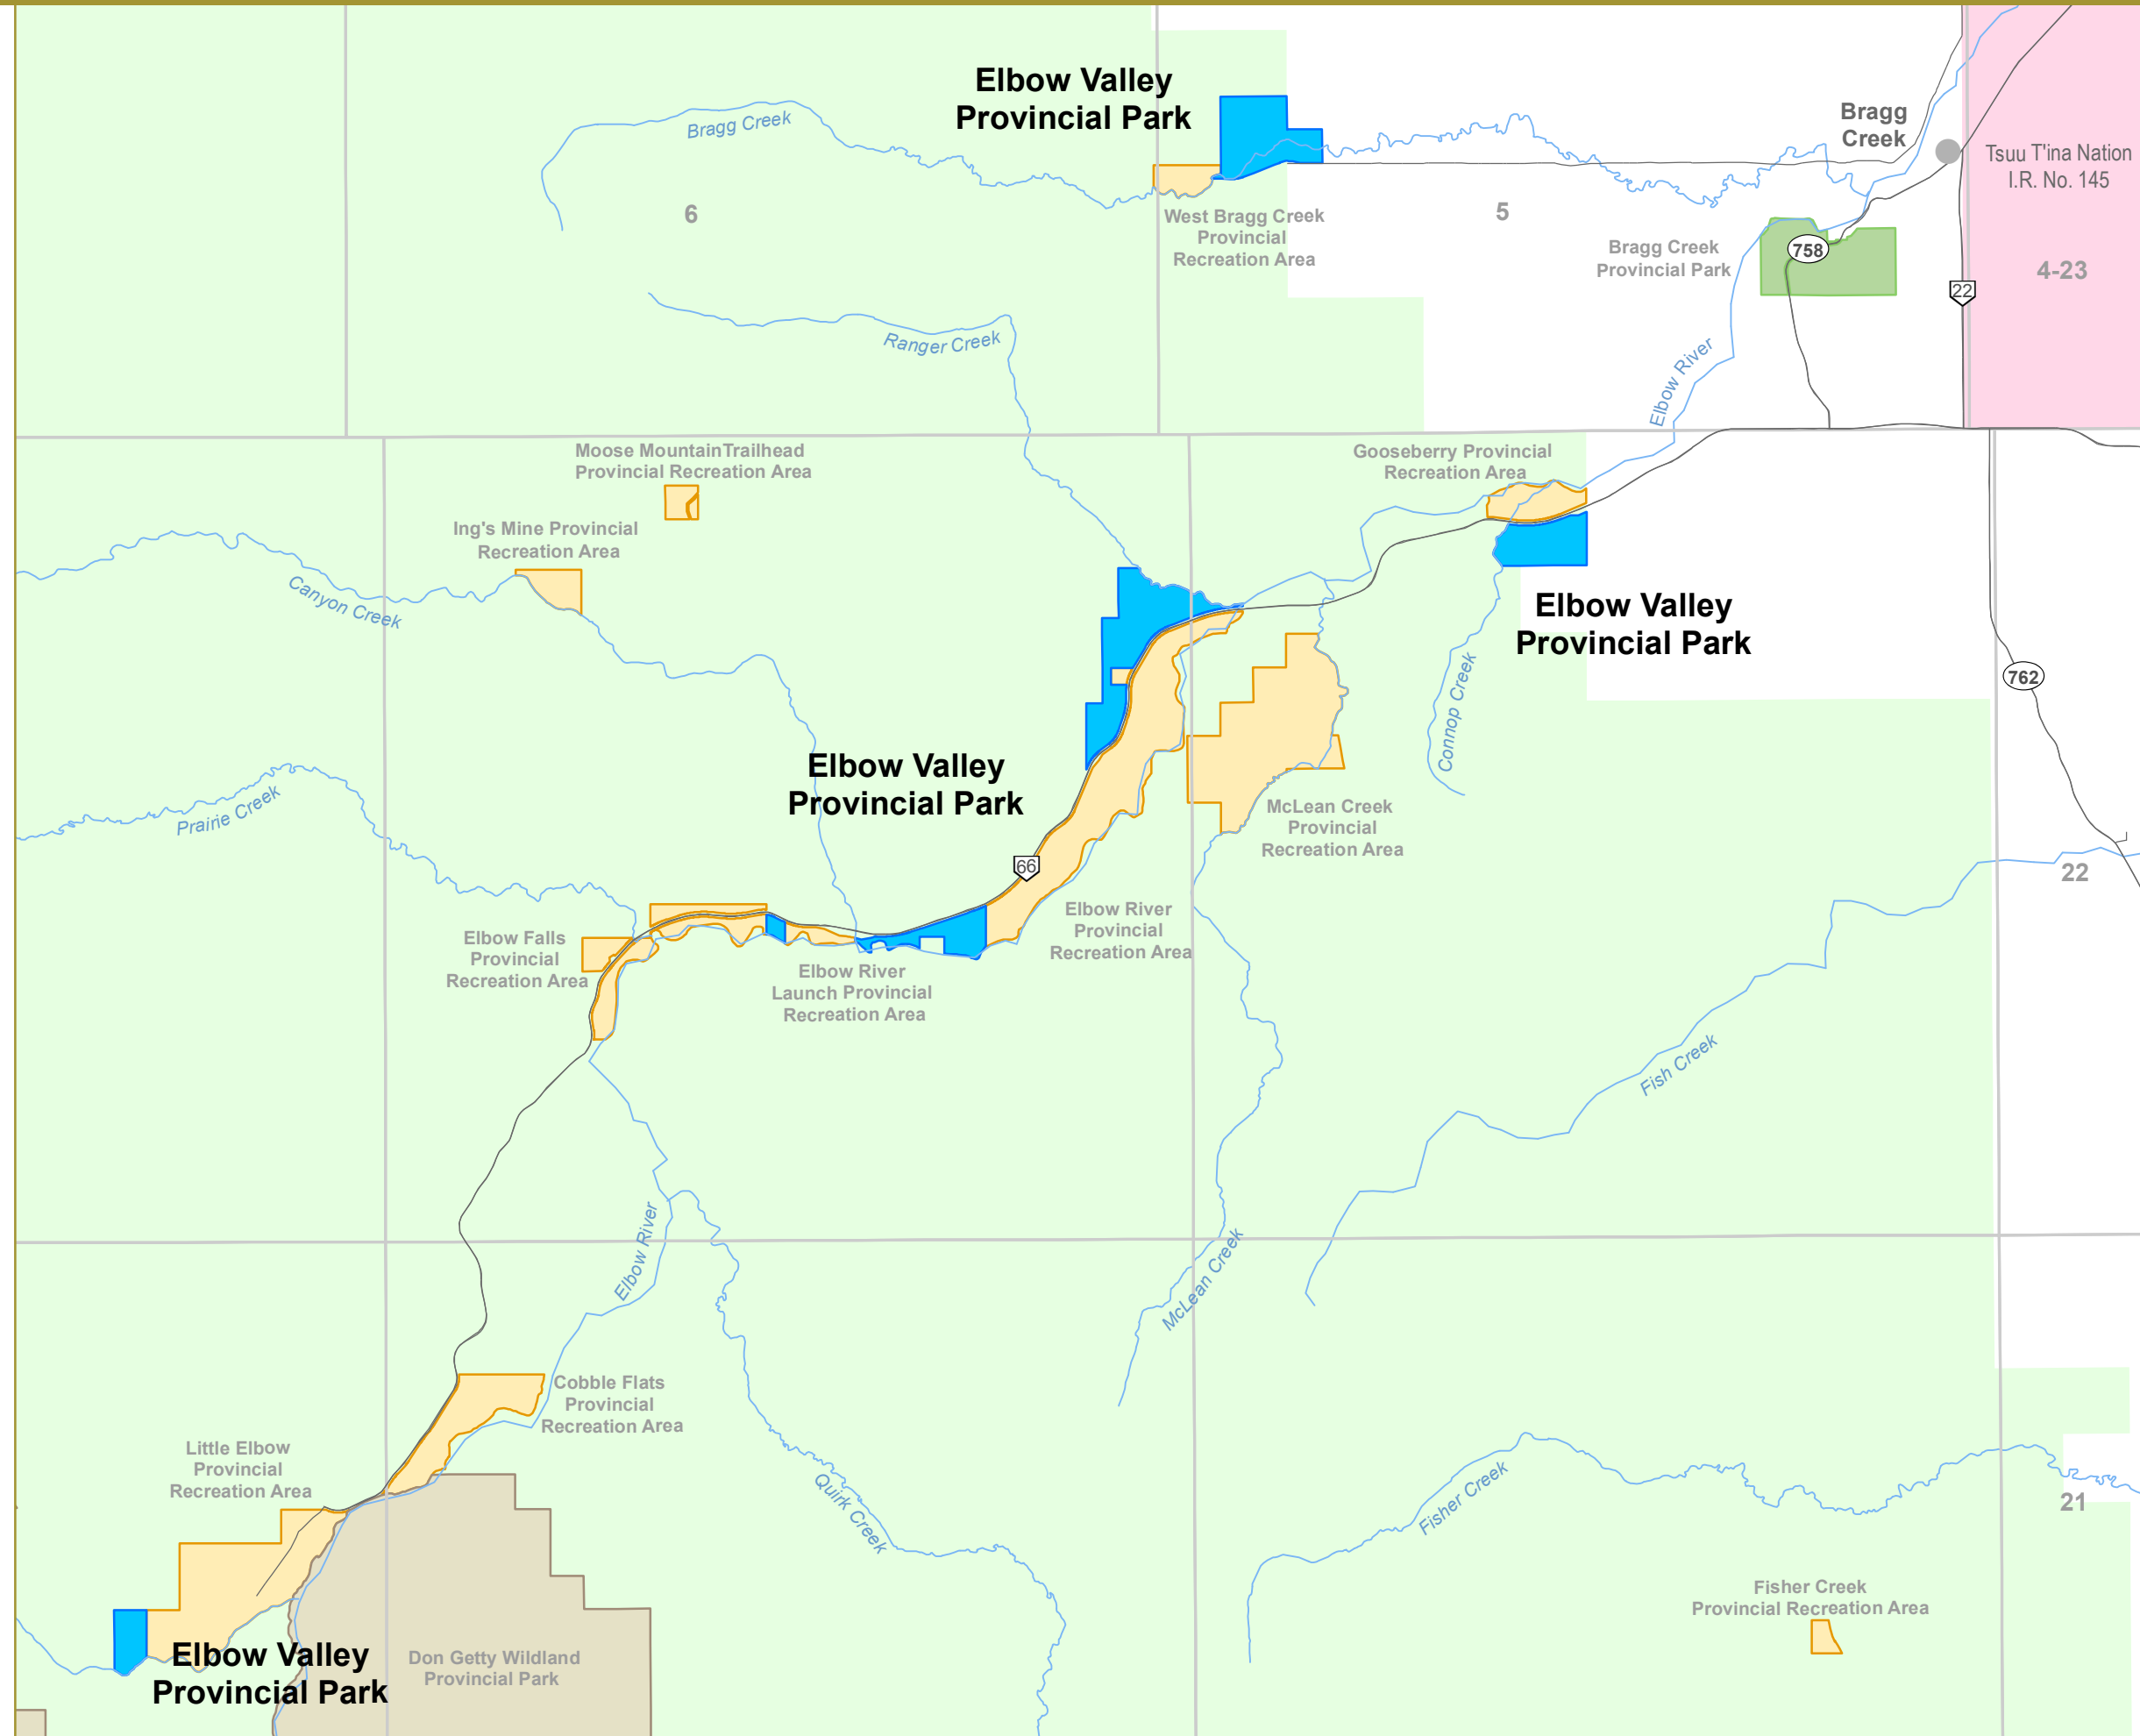

South Saskatchewan Regional Plan: Elbow Valley Provincial Park

New and Expanded Conservation Areas,
Parks and Recreation Areas

 Provincial Park

 City, Town

 First Nations Reserve

 Wildland Provincial Park

 Provincial Park

 Provincial Recreation Area

 Green Area

 White Area

 Alberta Township System

 Provincial Highway

 Alberta Government

Published: July 2, 2014

Information as depicted is subject to change, therefore the Government of Alberta assumes no responsibility for discrepancies at time of use.

Base Data provided by Spatial Data Warehouse Ltd.
© 2014 Government of Alberta