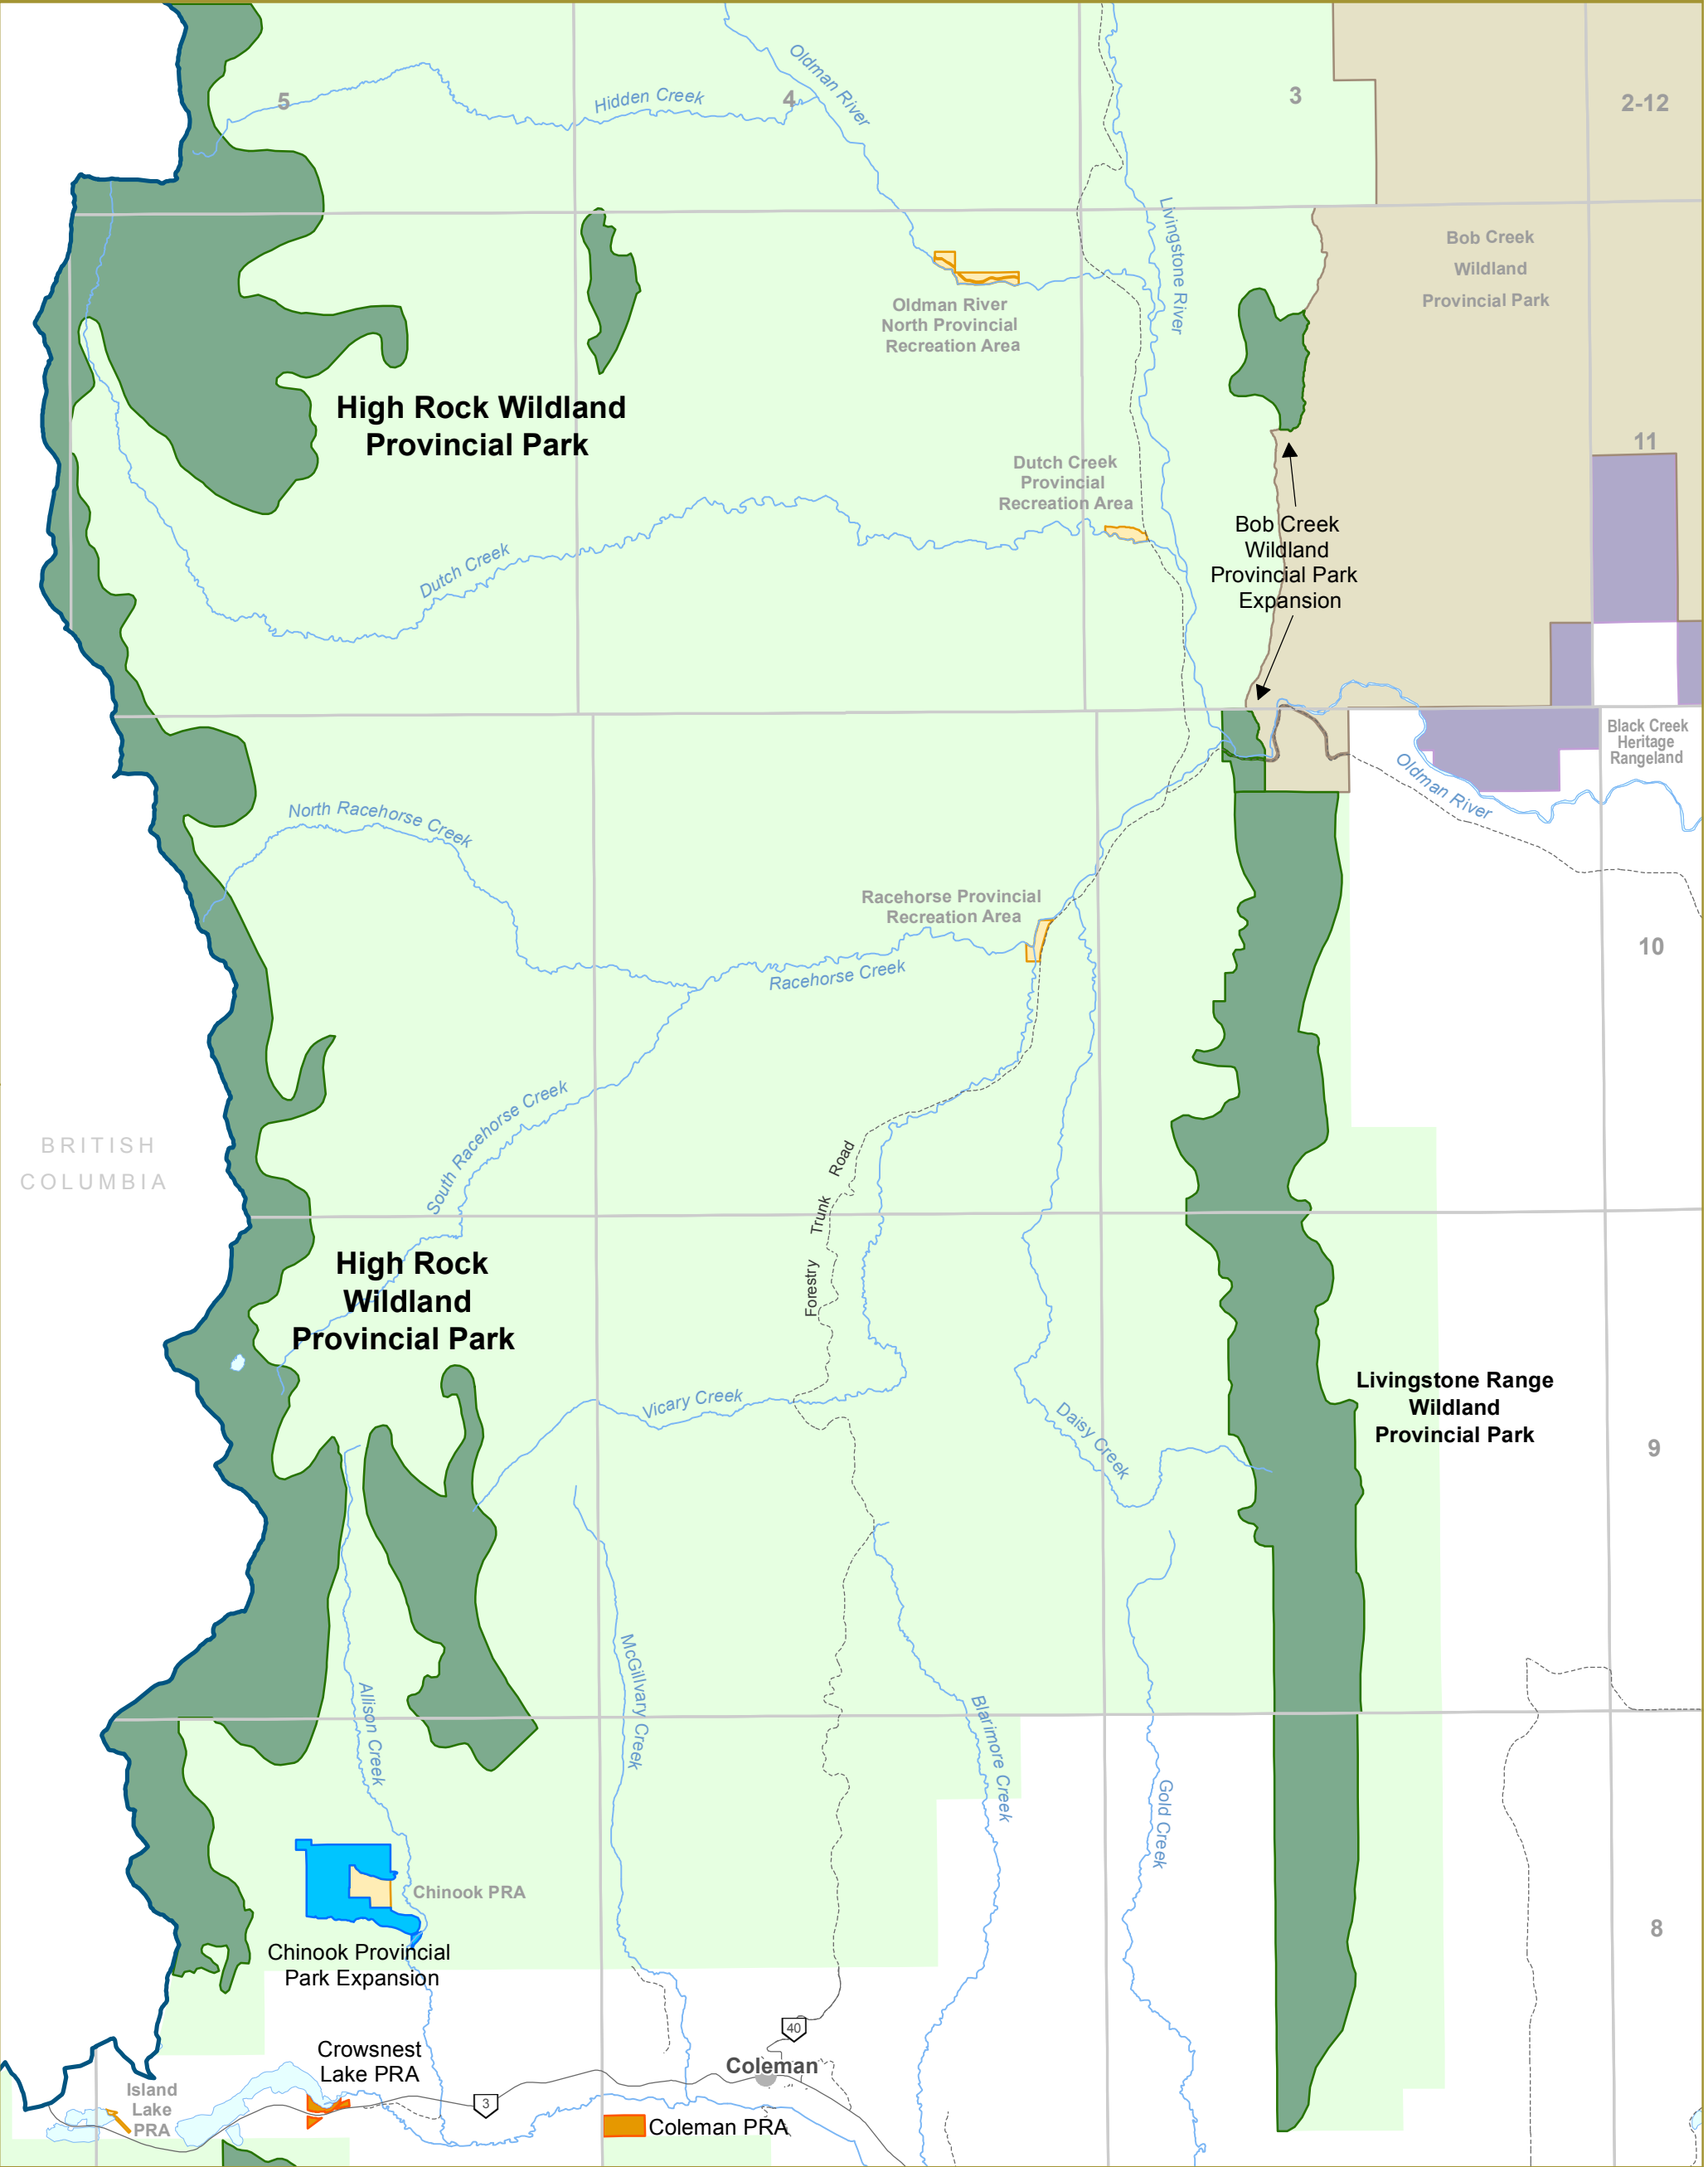

South Saskatchewan Regional Plan: High Rock Wildland Provincial Park

New and Expanded Conservation Areas, Parks and Recreation Areas

- Wildland Provincial Park
- Provincial Park
- Provincial Recreation Area (PRA)

- Wildland Provincial Park
- Heritage Rangeland
- Provincial Recreation Area (PRA)
- Town
- Land-use Framework Region
- Green Area
- White Area
- Alberta Township System
- Provincial Highway
- Gravel Road